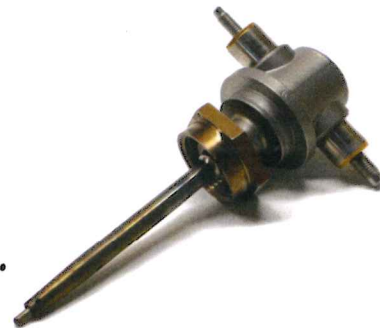

AGTSI

Sparing you parts from outage to online..